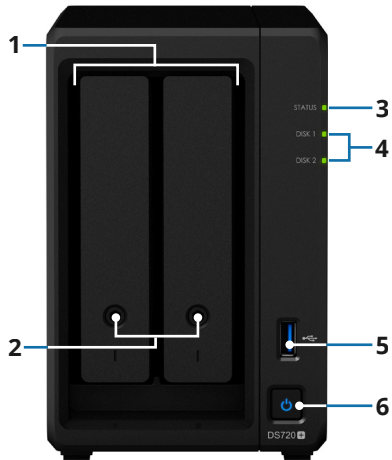

# Hardware Overview

Front

Rear

1	Drive tray	2	Drive tray lock	3	Status indicator	4	Drive status indicator
5	USB 3.2 Gen 1 port	6	Power button and indicator	7	System fan	8	1GbE RJ-45 port
9	Reset button	10	eSATA port	11	Power port	12	Kensington Security Slot