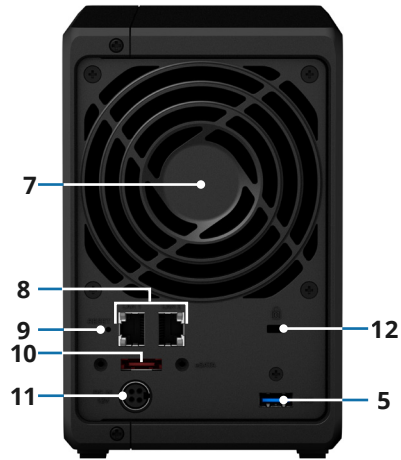

# Hardware Overview

Front

Rear

1	Drive tray	2	Drive tray lock	3	Status indicator	4	Drive status indicator
5	USB 3.2 Gen 1 port	6	Power button and indicator	7	System fan	8	1GbE RJ-45 port
9	Reset button	10	eSATA port	11	Power port	12	Kensington Security Slot