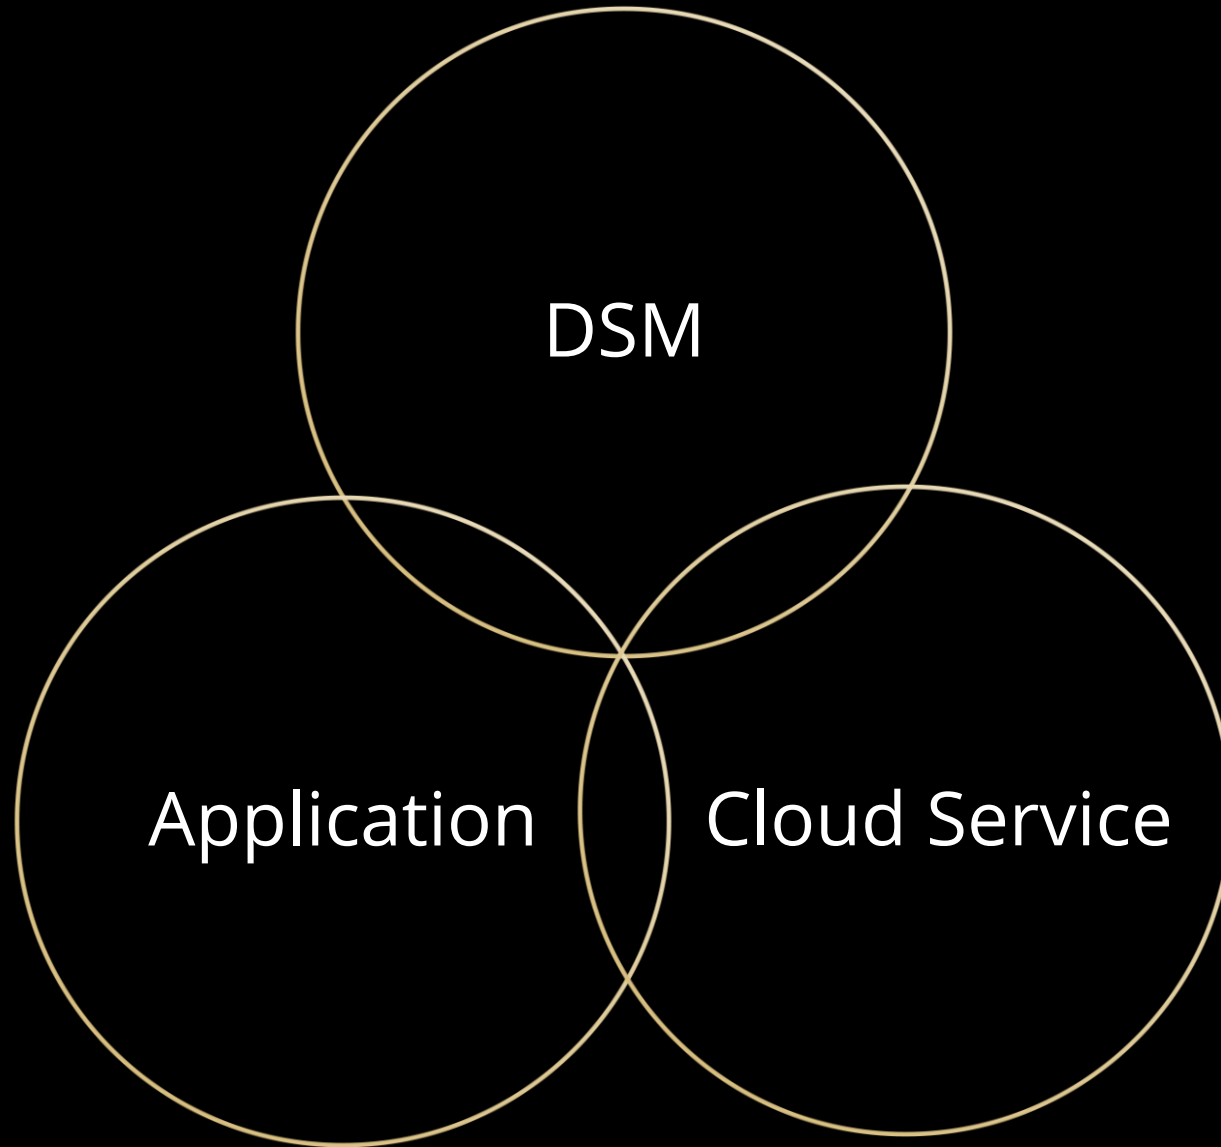

DSM

Application

Cloud Service