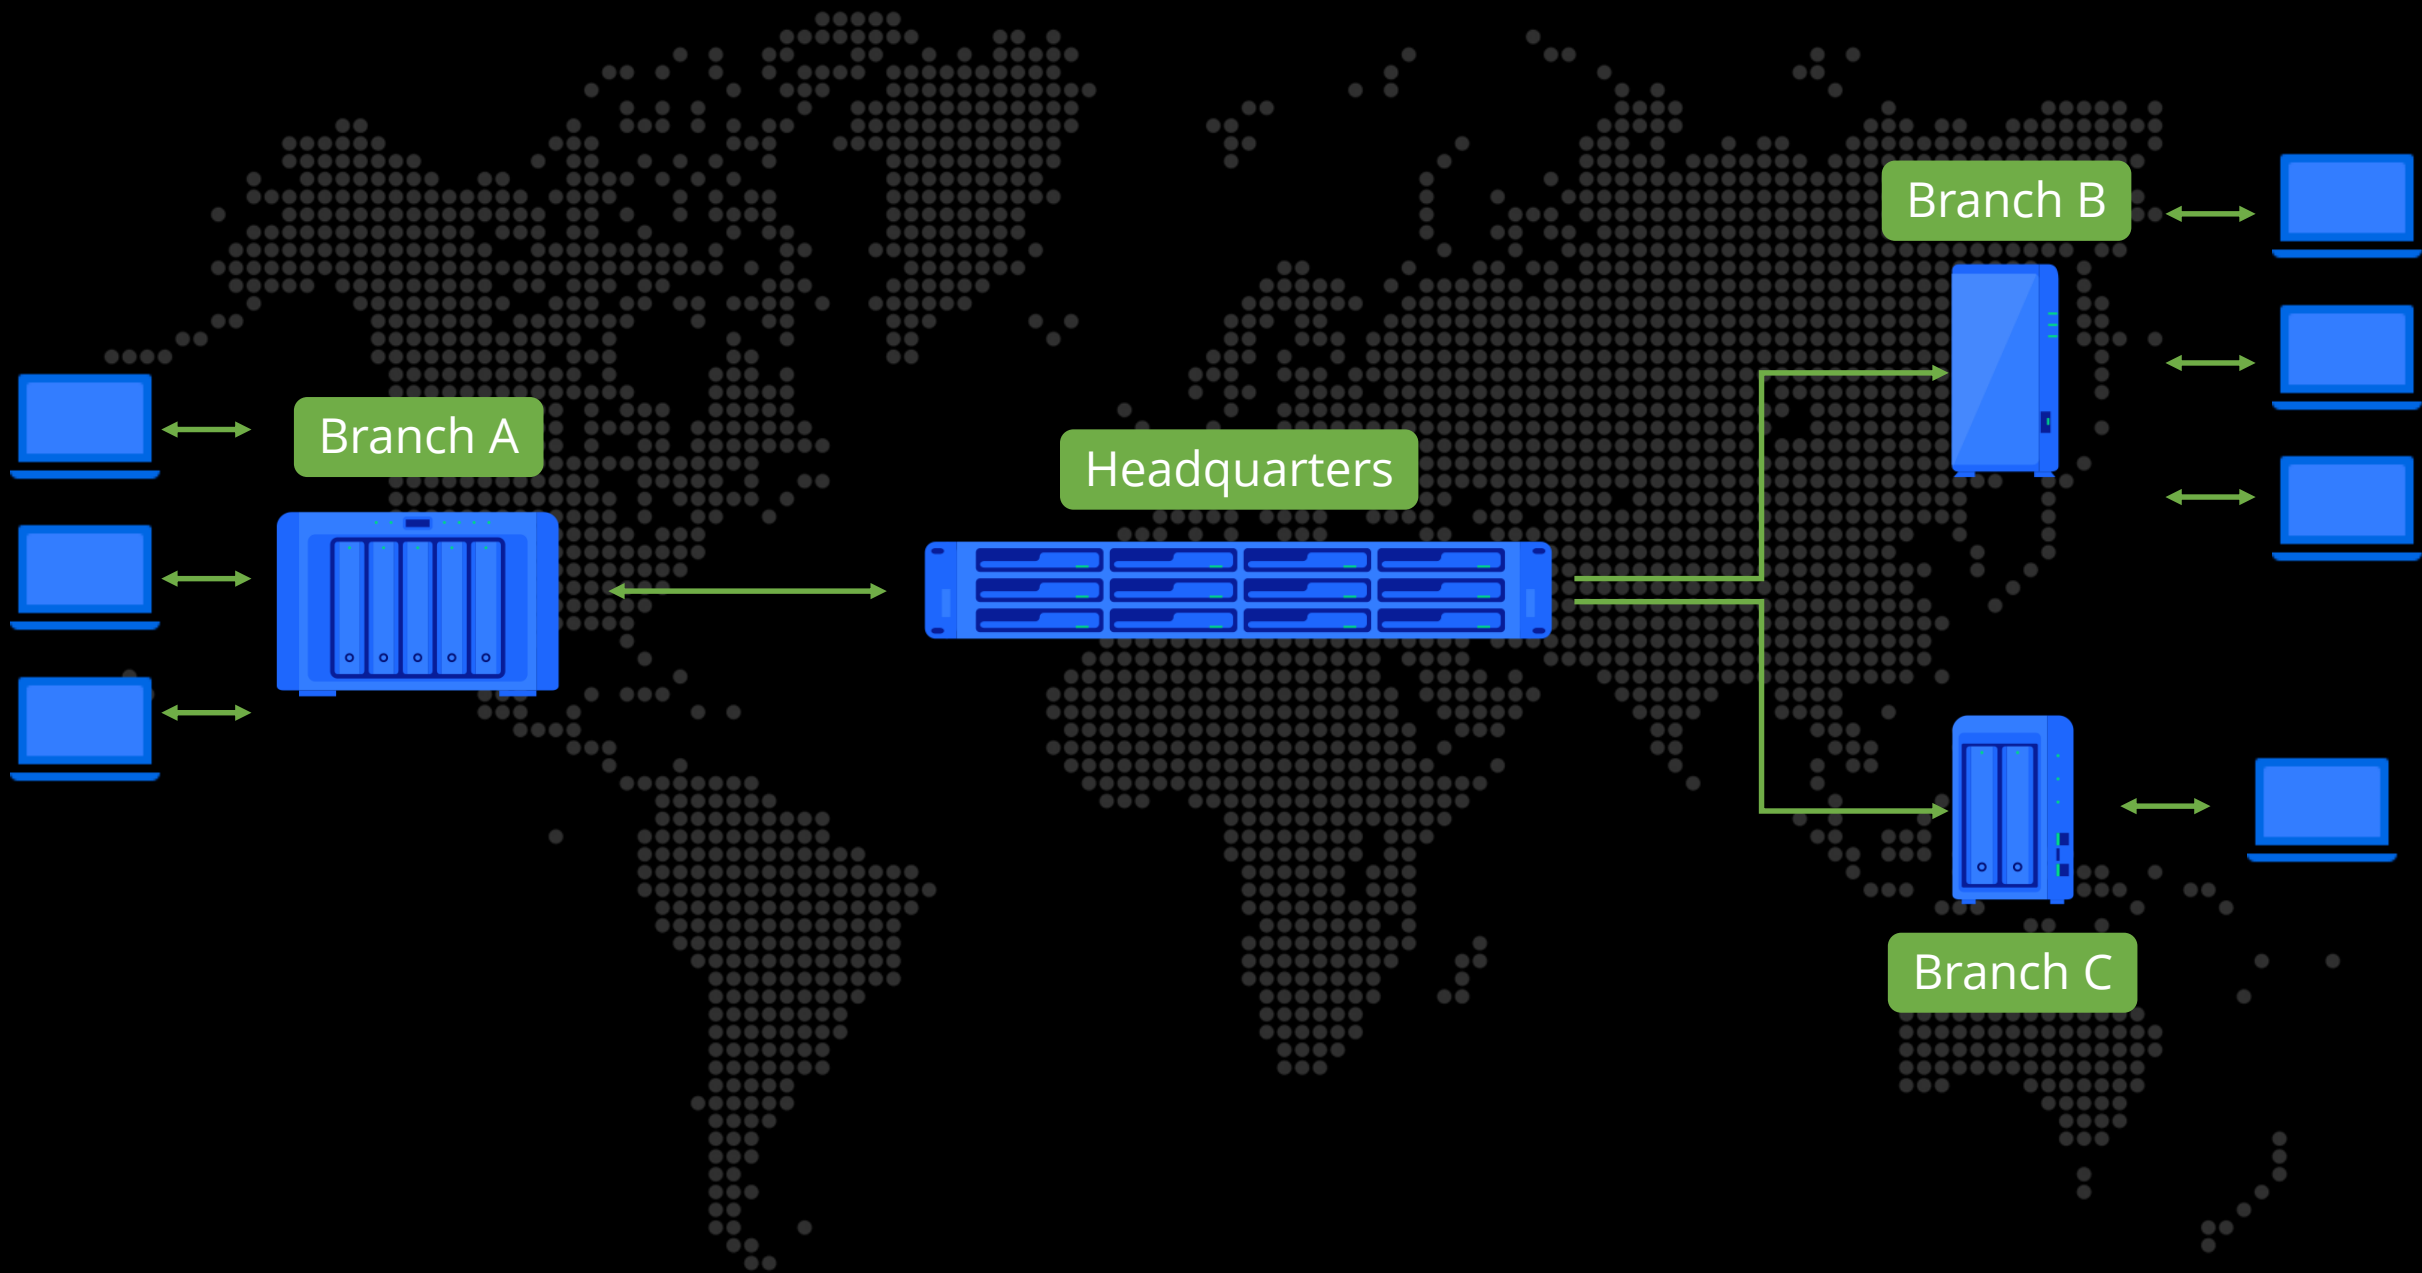

S Y N O L O G Y
2 0 2 0

Synology Drive Web Portal

- Access without software installed
- Browse files without download
- Collaborate on documents in real time
- Team folders

Synology®

S Y N O L O G Y
2 0 2 0

Synology Drive ShareSync

Streamline cross-office file sharing

Synology Drive ShareSync

- Sync between different NASes
- Selective sync by folder or file type
- One-way or bi-directional syncing
- Reduce network traffic, fast local access